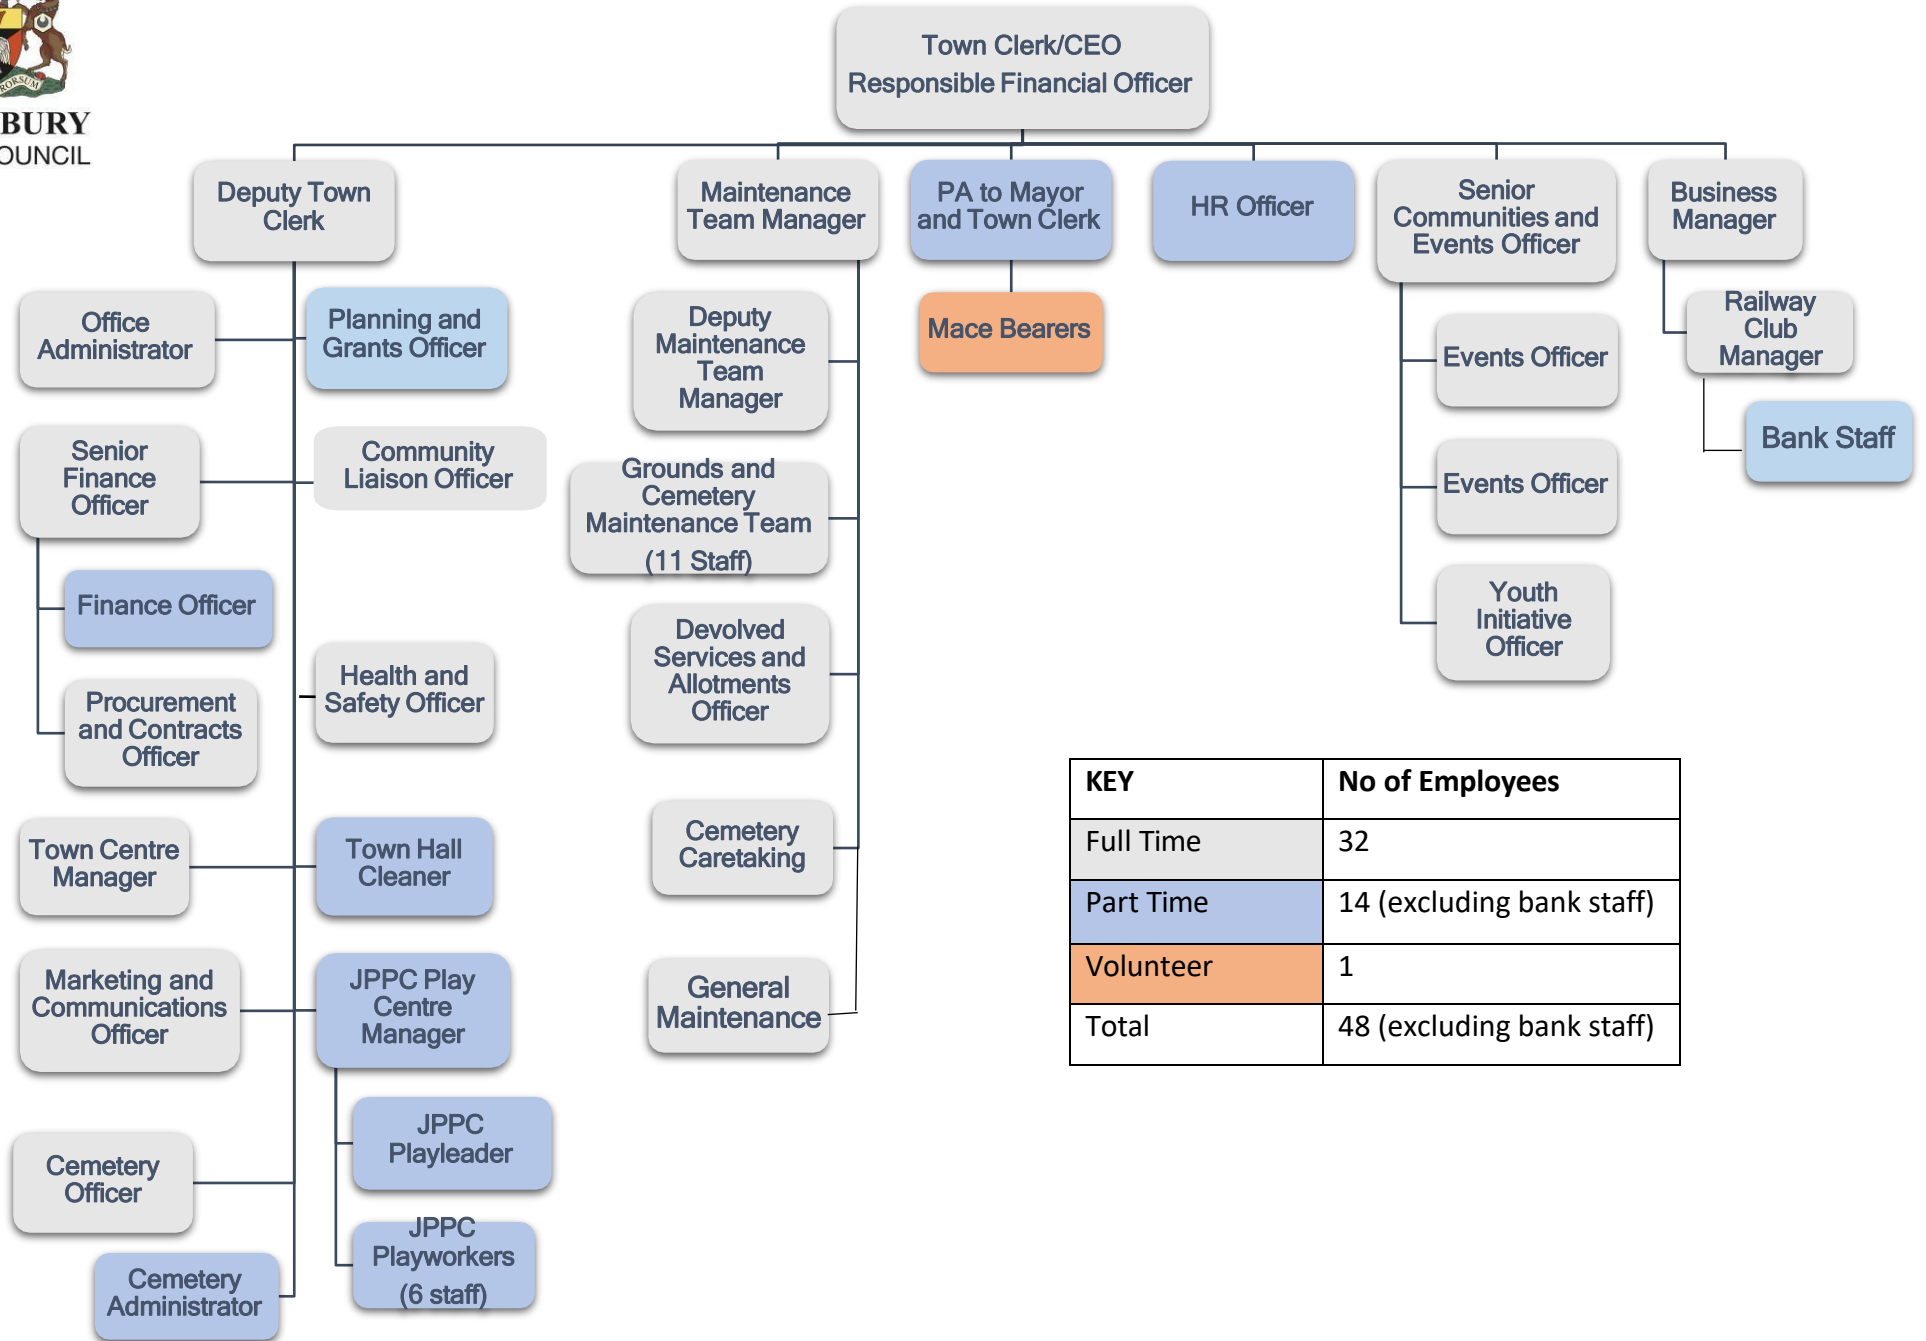

AYLESBURY
TOWN COUNCIL

Organisational Chart 2025

KEY	No of Employees
Full Time	32
Part Time	14 (excluding bank staff)
Volunteer	1
Total	48 (excluding bank staff)